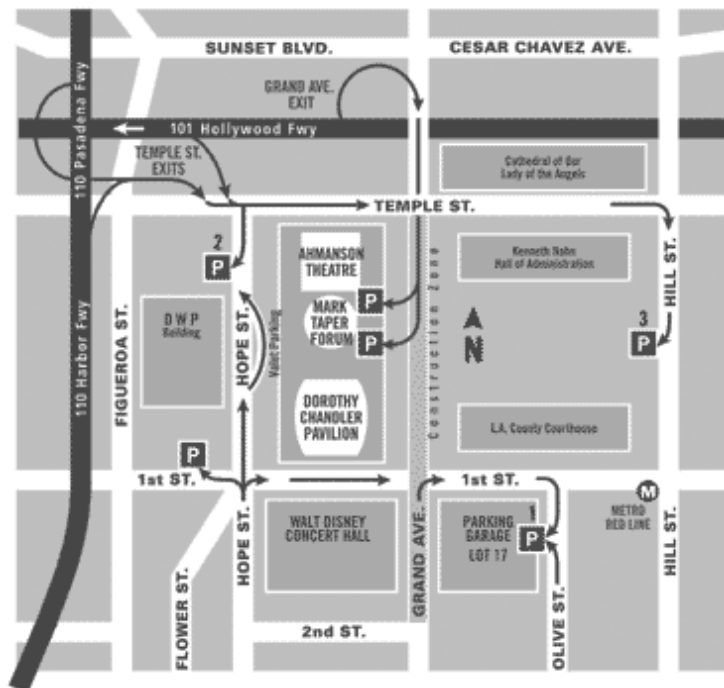

The 38th Annual Very Special Arts Festival Heroes

Friday, October 21, 2016 9:30 AM – 1:00 PM

Buses drop off and pick up at:

The Music Center, Downtown Los Angeles, 90012
on Hope Street between First and Temple Streets

Enter Hope Street from westbound First Street only

Harbor (110) North - Take Harbor Freeway North and follow signs to Santa Ana (5) Freeway South. Exit at Temple.

Hollywood (101) North - Exit at Grand Avenue.

Hollywood (101) South - Exit at Temple Street.

Pasadena (110) South - Take Pasadena Freeway to Santa Ana (5) Freeway. Exit at Temple.

Santa Ana (5) North - Take Santa Ana Freeway to Hollywood Freeway. Exit at Grand Avenue.

Santa Monica (10) East - Take (10) Freeway to Harbor Freeway (110) North and follow signs to Santa Ana (5) Freeway South. Exit at Temple Street.

San Bernardino (10) West - Take San Bernardino Freeway to Hollywood Freeway (101) North. Exit at Grand.