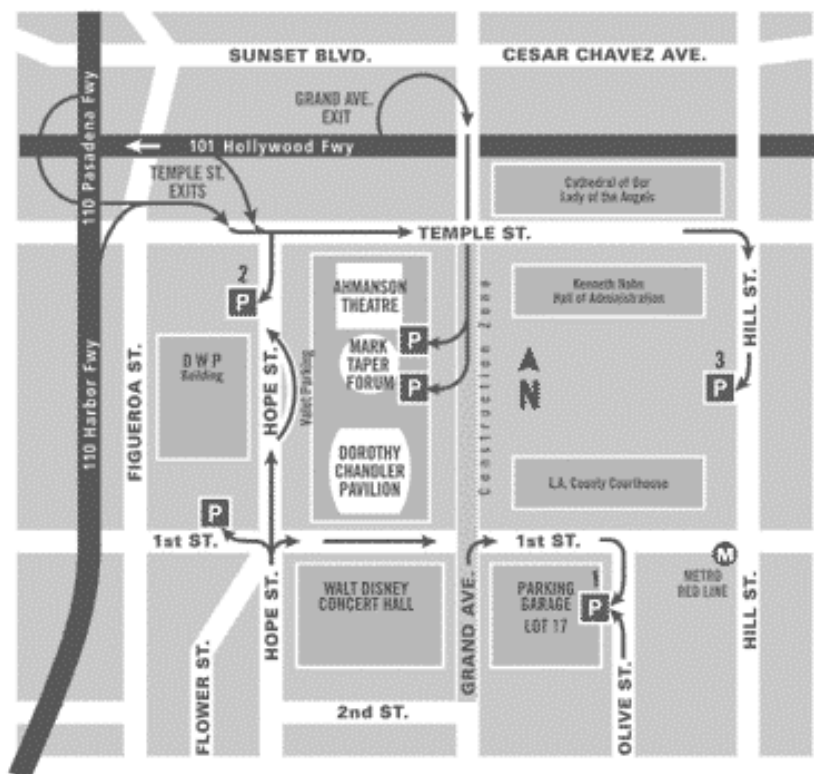

# Very Special Arts Festival

April 30, 2008

9:30 am – 1:00 pm

Buses drop off and pick up students at the Music Center Plaza on **Hope Street between Temple and 1<sup>st</sup> Street.**

Non-bus parking is in the Music Center garage at 135 N. Grand Avenue.

**Harbor (110) North** - Take Harbor Freeway North and follow signs to Santa Ana (5) Freeway South. Exit at Temple.

**Hollywood (101) North** - Exit at Grand Avenue.

**Hollywood (101) South** - Exit at Temple Street.

**Pasadena (110) South** - Take Pasadena Freeway to Santa Ana (5) Freeway. Exit at Temple.

**Santa Ana (5) North** - Take Santa Ana Freeway to Hollywood Freeway. Exit at Grand Avenue.

**Santa Monica (10) East** - Take (10) Freeway to Harbor Freeway (110) North and follow signs to Santa Ana (5) Freeway South. Exit at Temple Street.

**San Bernadino (10) West** - Take San Bernardino Freeway to Hollywood Freeway (101) North. Exit at Grand.

**Pomona (60) West** - Take Pomona Freeway to Hollywood Freeway (101) North. Exit at Grand.