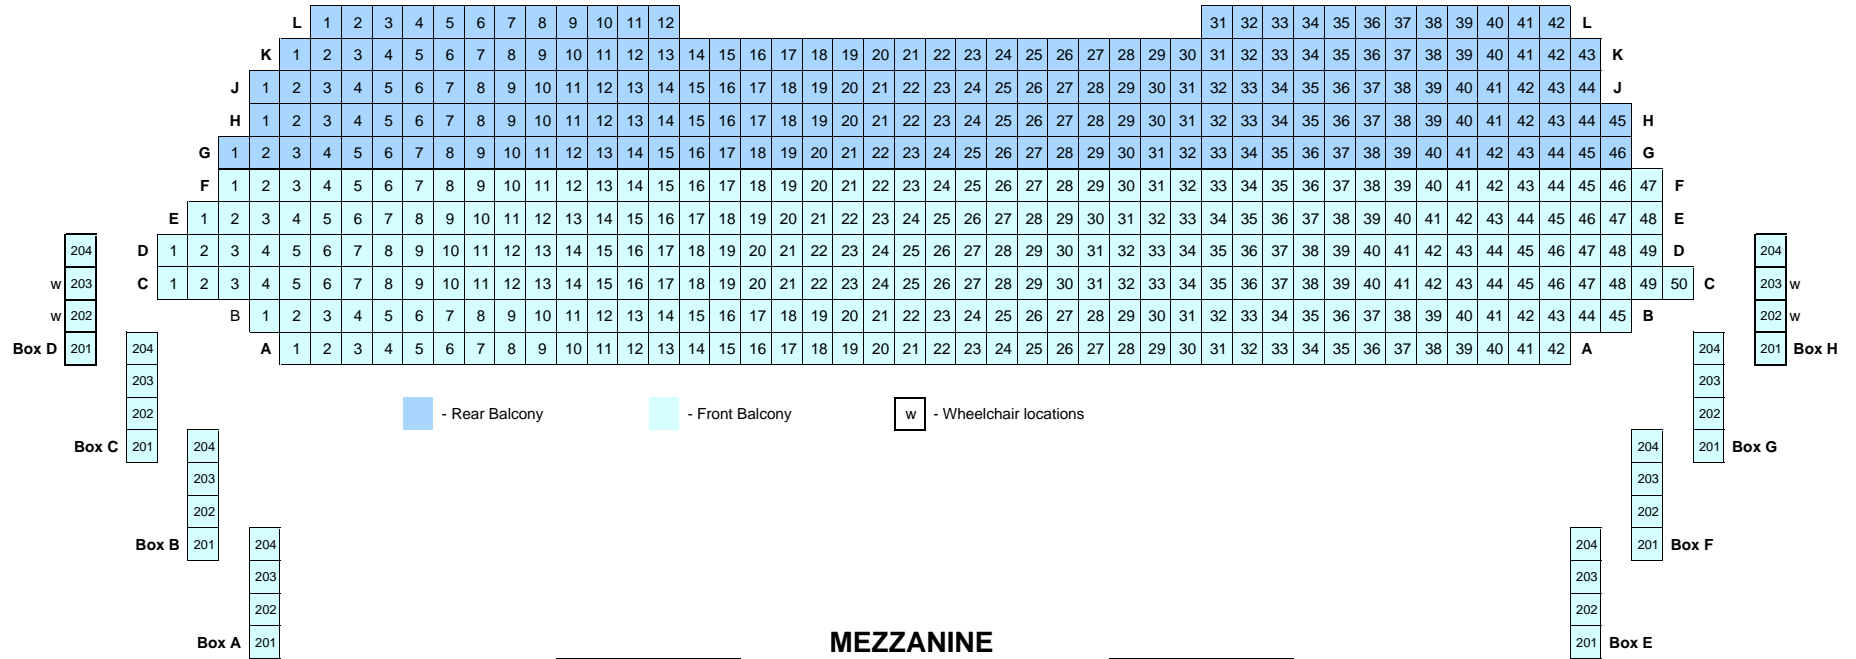

AHMANSON THEATRE

BALCONY

MEZZANINE

AHMANSON THEATRE

ORCHESTRA

- Orchestra Pit
- Rear Orchestra
- Orchestra
- Center Orchestra
- Center Orchestra insert seats (don't exist when aisles in place)
- Row N Wheel Chair location
- * - Mezzanine hangs over Row R

STAGE