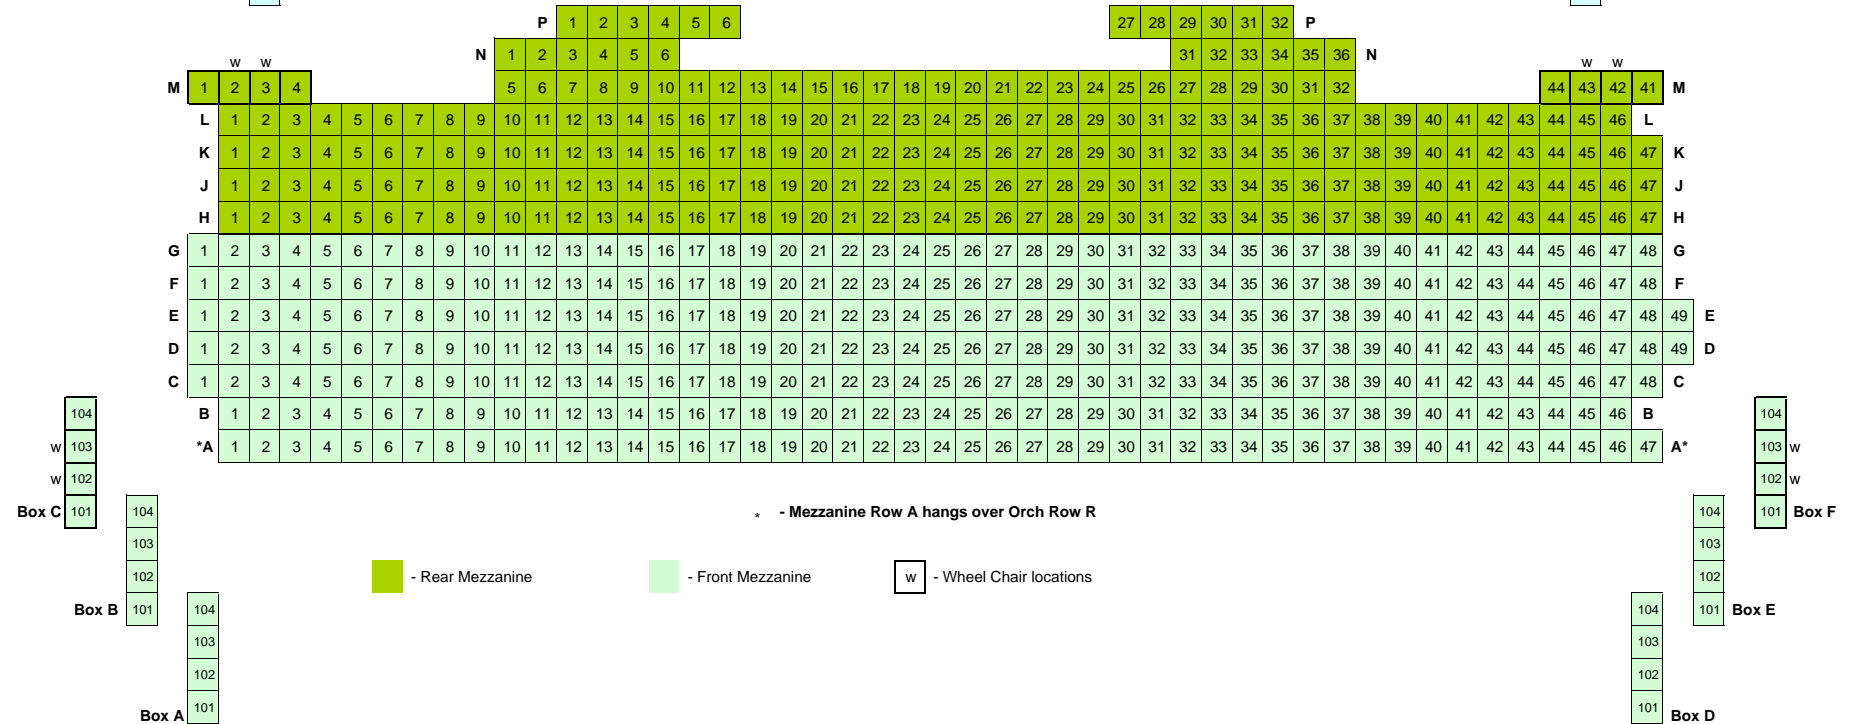

AHMANSON THEATRE

BALCONY

MEZZANINE

AHMANSON THEATRE

ORCHESTRA

- Orchestra Pit
- Rear Orchestra
- Orchestra
- Center Orchestra
- Center Orchestra insert seats (don't exist when aisles in place)
- Row N Wheel Chair location
- * - Mezzanine hangs over Row R

STAGE