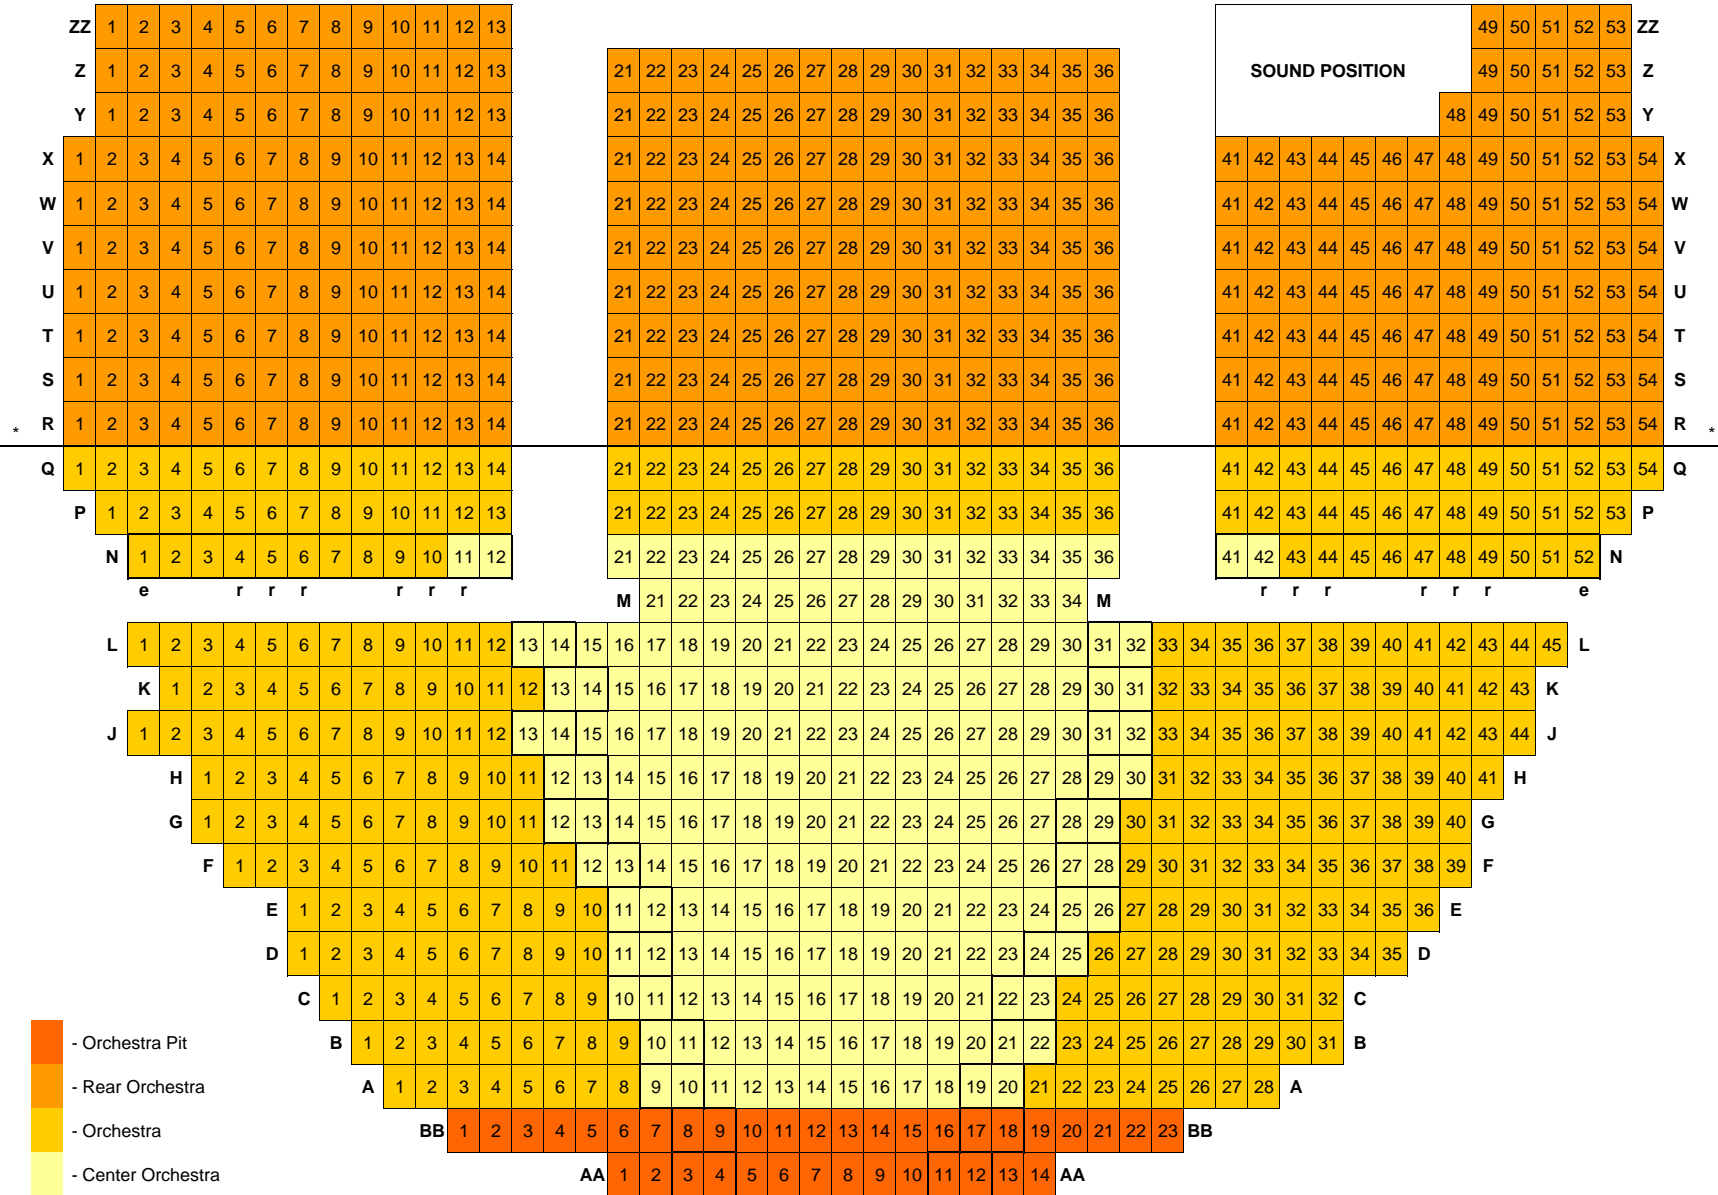

AHMANSON THEATRE

BALCONY

MEZZANINE

AHMANSON THEATRE

ORCHESTRA

- Orchestra Pit
- Rear Orchestra
- Orchestra
- Center Orchestra
- Center Orchestra insert seats (don't exist when aisles in place)
- Row N Wheel Chair location
- * - Mezzanine hangs over Row R

STAGE